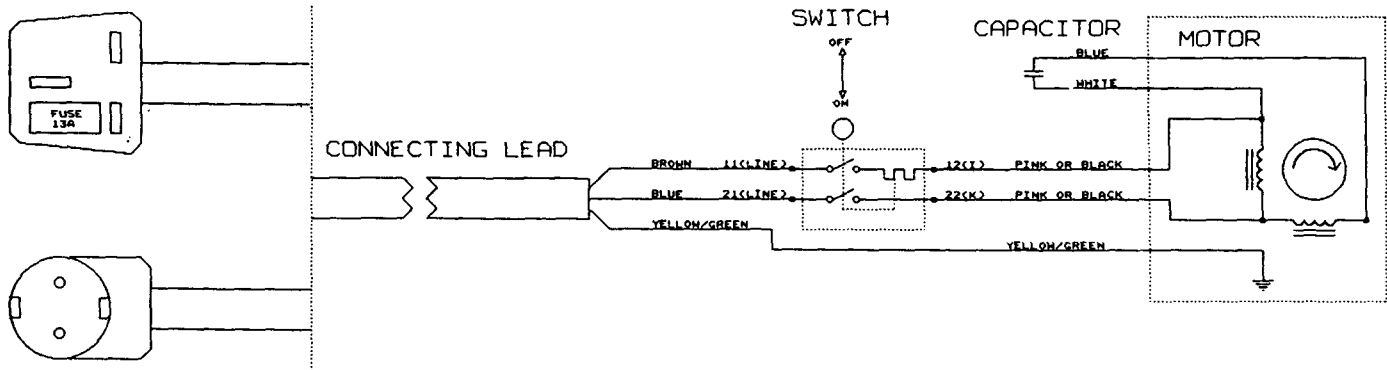

WIRING DIAGRAM

UK

EURO PLUG

McCULLOCH.
OUTDOOR PRODUCT (UK) Ltd.

McCulloch Outdoor Product (UK) Ltd
Centre 27 Business Park
Bankwood Way, Birstall
BATLEY WF17 9TB

Telephone: 01924 420888
Fax: 01924 420870